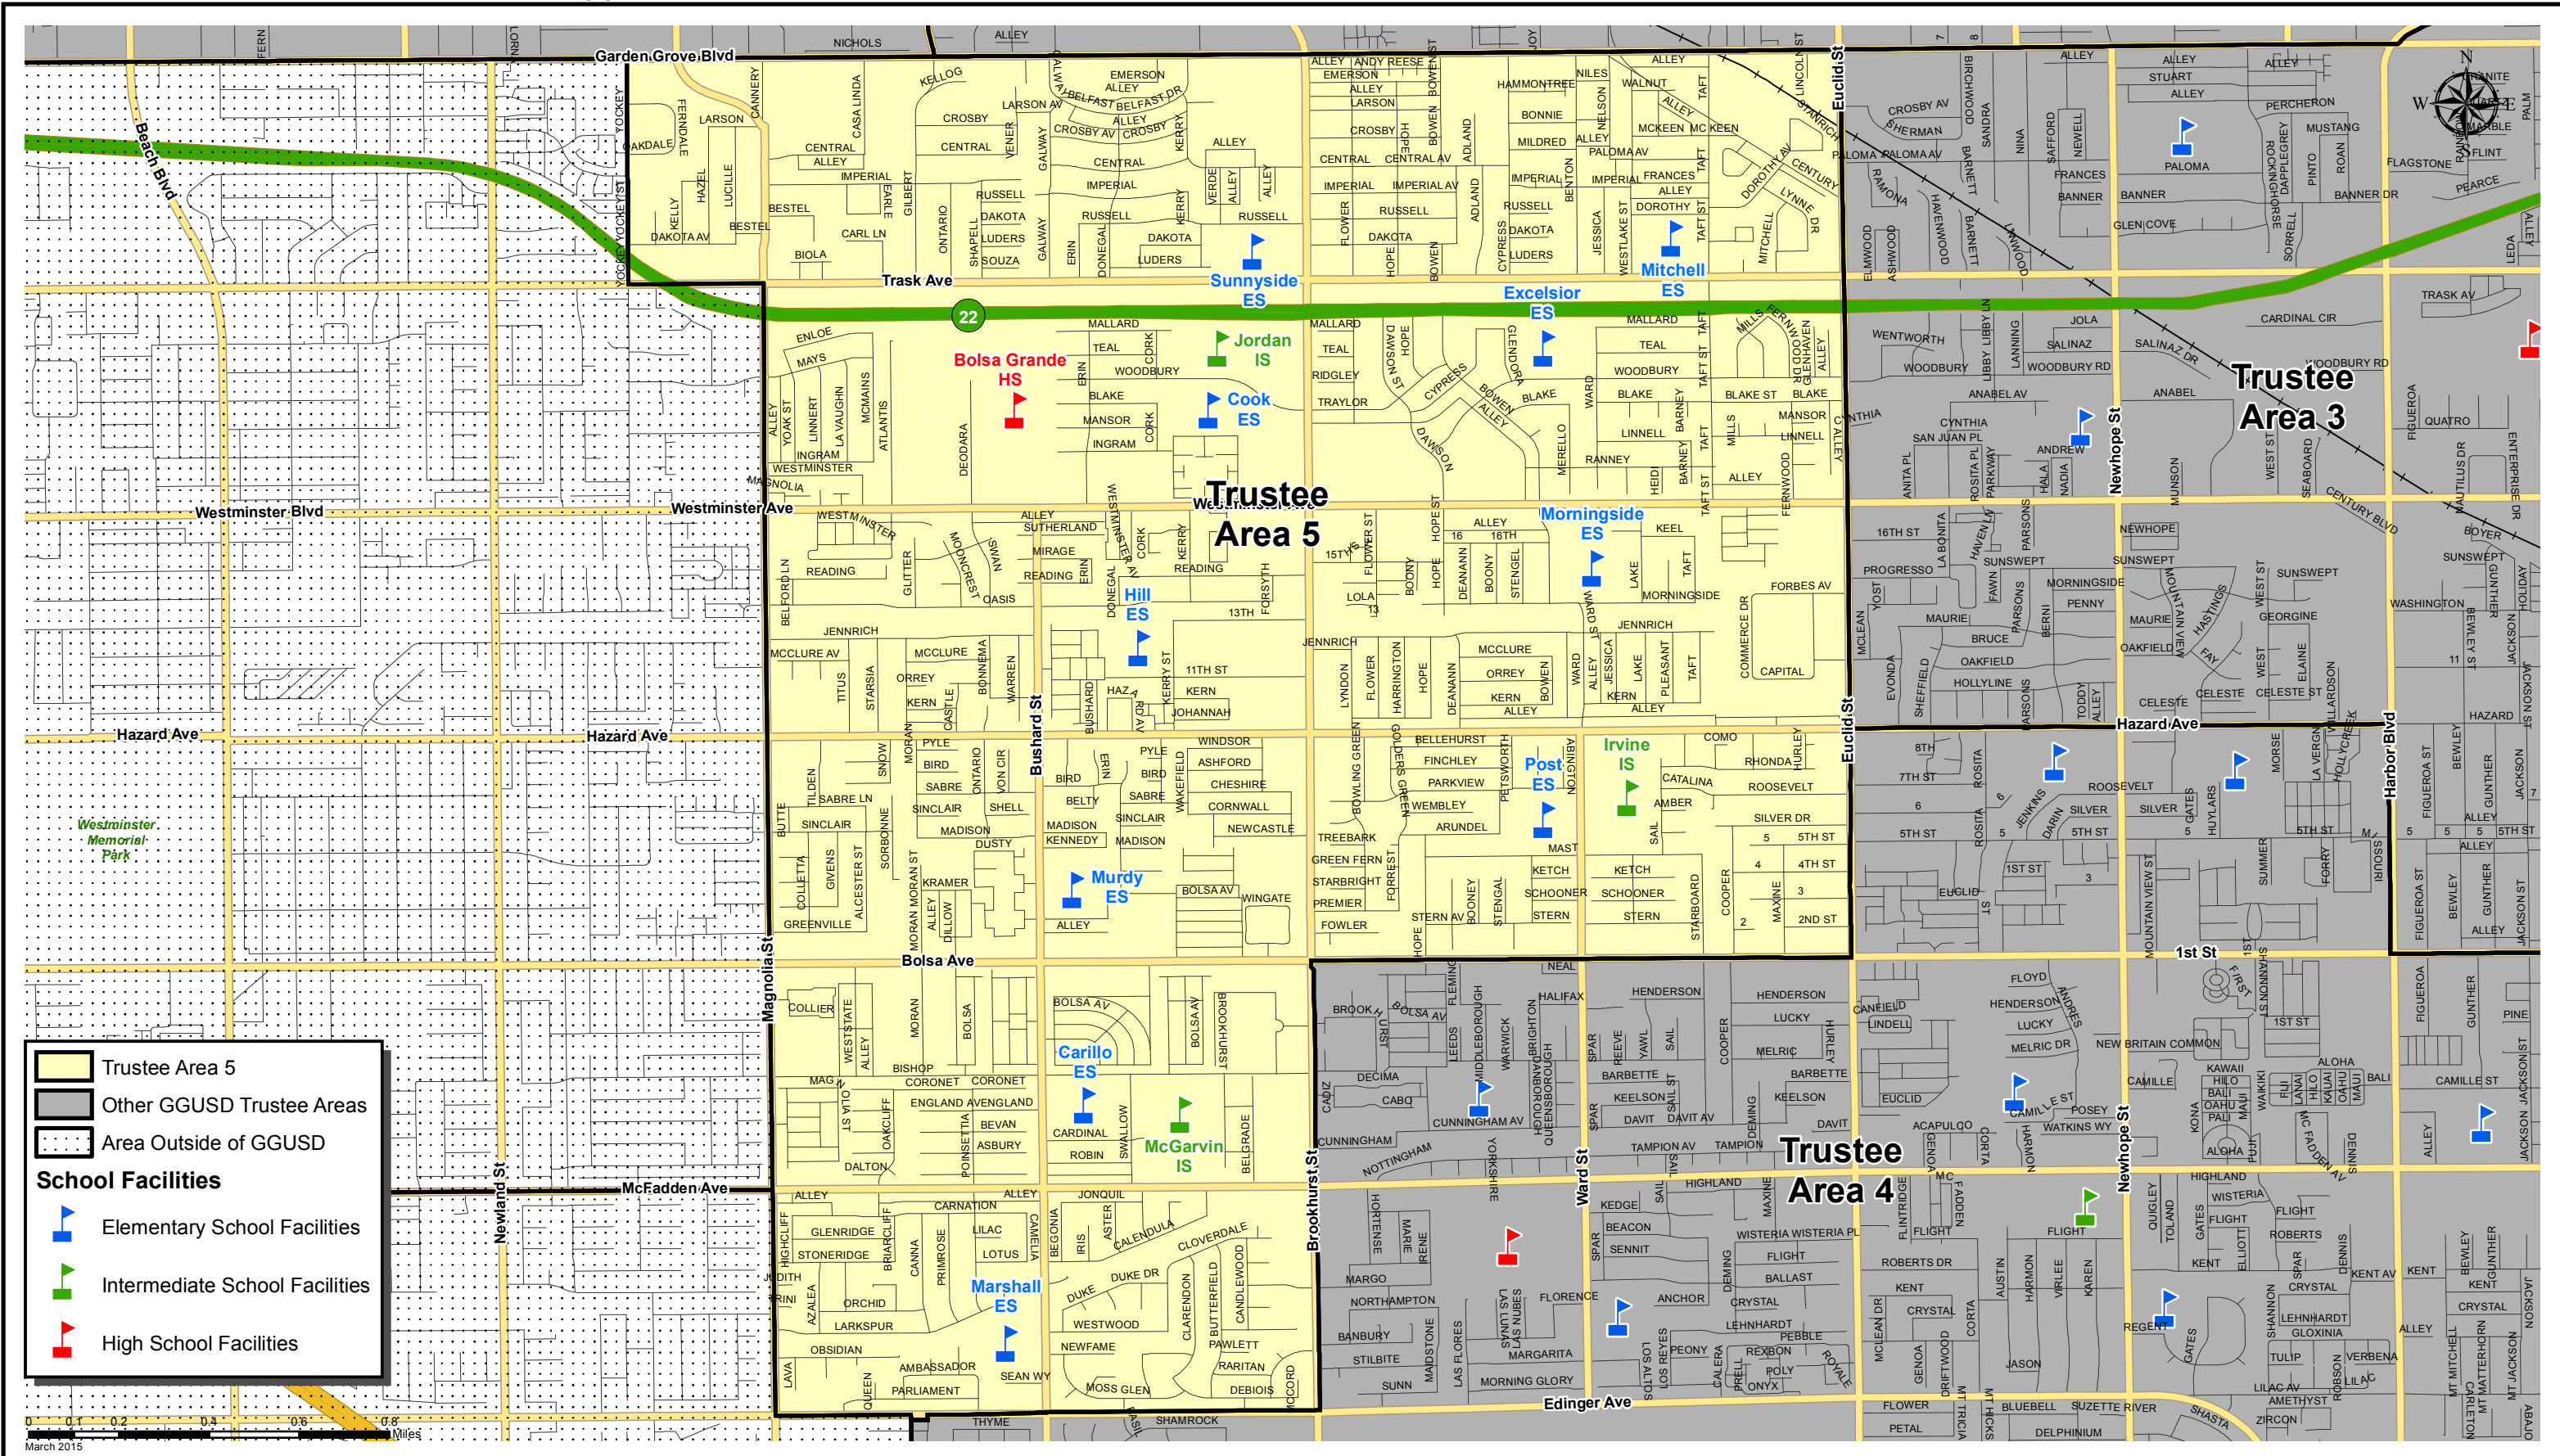

Garden Grove Unified School District

Board of Education Trustee Area 5 - Approved October 21, 2014

Trustee Area 5

Other GGUSD Trustee Areas

Area Outside of GGUSD

School Facilities

- Elementary School Facilities
- Intermediate School Facilities
- High School Facilities

0 0.1 0.2 0.4 0.6 0.8 Miles
March 2015